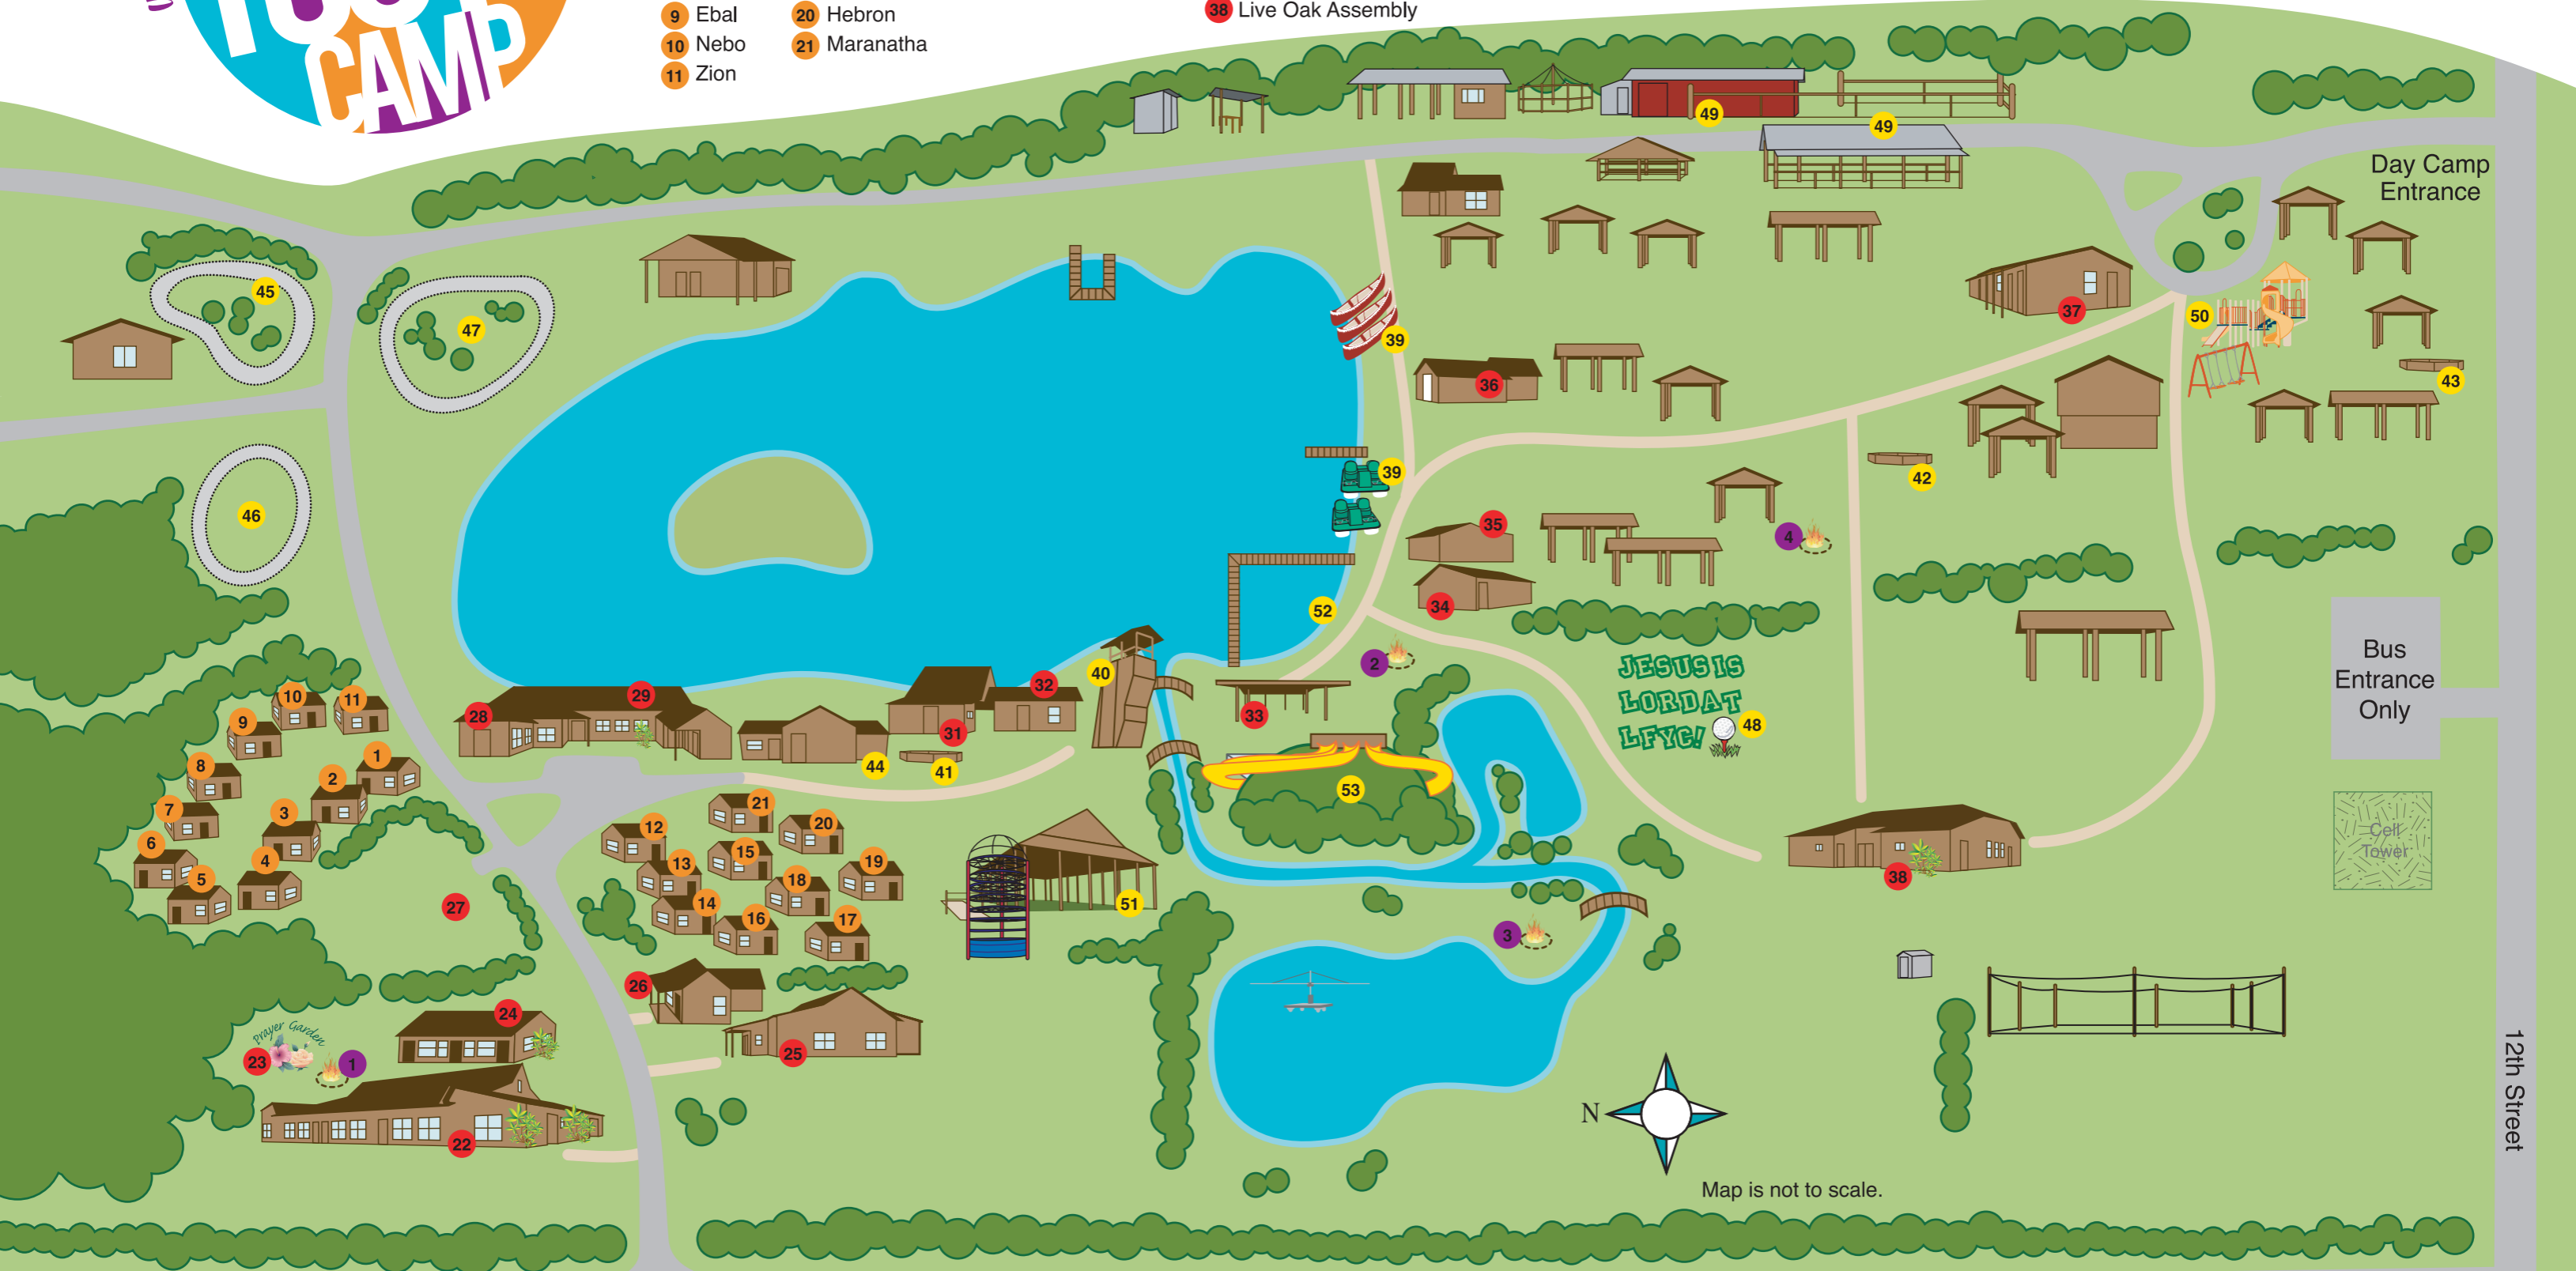

**Cabins**

- 1 Moriah
- 2 Gilboa
- 3 Carmel
- 4 Herman
- 5 Ararat
- 6 Tabor
- 7 Sinai
- 8 Gerizim
- 9 Ebal
- 10 Nebo
- 11 Zion
- 12 Gilead
- 13 Bethany
- 14 Rhema
- 15 Agape
- 16 Moab
- 17 Canaan
- 18 Emmaus
- 19 Antioch
- 20 Hebron
- 21 Maranatha

**Meeting Rooms/Points of Interest**

- 22 Cypress Chapel
- 23 Prayer Garden
- 24 Motels
- 25 Cedar Hall
- 26 Office
- 27 Isle of Patmos
- 28 Library
- 29 Dining Hall
- 31 Bob's Snack Shack
- 32 Snack Shack
- 33 Waterfront Pavilion
- 34 Girls Bathhouse
- 35 Boys Bathhouse
- 36 Boathouse
- 37 Day Camp Center/ Wilson Center
- 38 Live Oak Assembly

**Activities**

- 39 Boats
- 40 Climbing Wall
- 41 Ga Ga Dodgeball
- 42 Ga Ga Dodgeball
- 43 Ga Ga Dodgeball
- 44 Game Room
- 45 Advanced Go-carts
- 46 Beginner Go-carts
- 47 Intermediate Go-carts
- 48 Mini Golf
- 49 Noah's Barn
- 50 Playground
- 51 Sports Pavilion
- 52 Swimming Area
- 53 Waterslide

**Campfires**

- 1 Vespers Ring
- 2 Lakeside Ring
- 3 Beckley Ring
- 4 Wilson Ring

82nd Avenue

12th Street